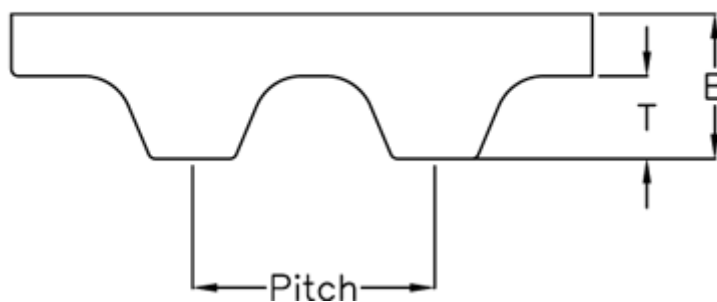

Article number: 602776260502

Description: Gates Timing Belt Synchropower PU 16 AT10 500

Measures

Height B mm	= 5
Height T mm	= 2.5
Length	= 500
Number of teeth	= 50
Pitch	= 16
Type	= PU 16 AT10 500
Width	= 10